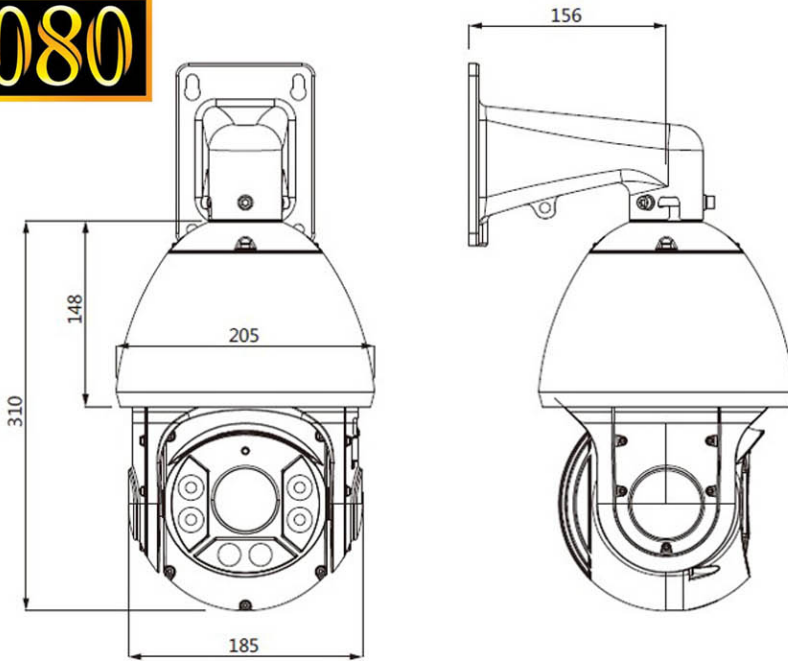

30X HD IP SPEED DOME

2MP / 1080P HD RESOLUTION

GPIP-30Z2MP

Full HD
1080

Linux
POWERED

Features

- 30x optical zoom
- H.264 & MJPEG dual-stream encoding
- Max. 25/30fps@1080P(1920x1080) & 50/60fps@720P resolution
- DWDR, Day/Night(ICR), Ultra DNR, Auto iris, Auto focus
- Multiple network monitoring: Web viewer, CMS(DSS/PSS) & DMSS
- Max 240°/s pan speed, 360° endless pan rotation
- Up to 255 presets, 5 auto scan, 8 tour, 5 pattern
- Built-in 2/1 alarm in/out
- Support intelligent 3D positioning with DH-SD protocol
- Micro SD memory Max 64 GB(Not Included) , IP66
- IR Distance up to 100m